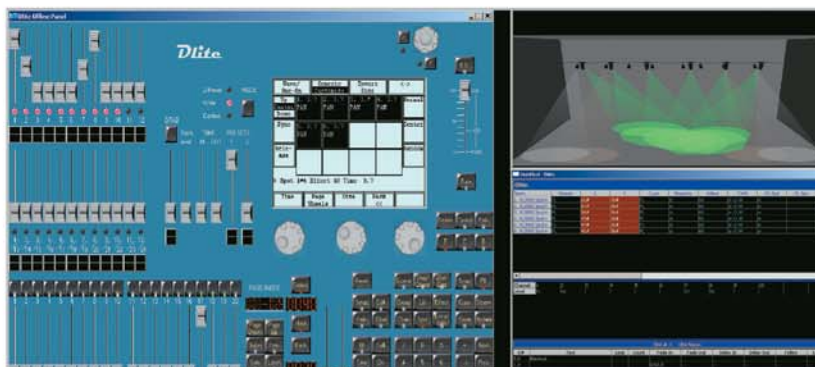

Dlite includes a broad range of compatible models, offering convenient and cost effective solutions for any venue and budget.

DLITE 96

DLITE 72

DLITE 48

DLITE COMPACT

DLITE PC

HIGHLIGHTS

- Adjustable graphic (320x240) LCD touch-screen
- XGA monitor display
- 4 control universes, 2048 attributes
- Internal flash disk for storage of shows and fixture profiles
- Internal battery for safe emergency shutdown
- Ethernet for DMX distribution and remote control
- I/F/C/B timing
- Effects ('Shapes') generation package
- Automatic color palettes
- 16 bit fixture parameters
- Wireless PDA remote control
- PC-Based fixture profile editor

CAPACITY

4 control universes/2048 attributes (2 via DMX ports, 2 via Ethernet)
 2048 control channels
 252 moving lights (up to 48 parameters per fixture)
 72 Q-lists ('Stacks') up to 999.9 cues
 240 Scenes
 72 Chases of up to 48 steps
 72 Snaps (playback snapshots or 'pages')
 96 Groups (fixture selection macros)
 72 Effects
 360 Show files on internal flash disk
 360 Device files (fixture profiles) on internal flash disk

INPUT/OUTPUT

2 DMX512 output ports
 1 DMX512 input port
 1 Ethernet port (for additional DMX distribution and remote control)
 SMPTE input
 MIDI In/Thru
 Audio (Sound-to-Light) input

DISPLAY

1 graphic 320x240 LCD touch screen
 1 external XGA monitor display