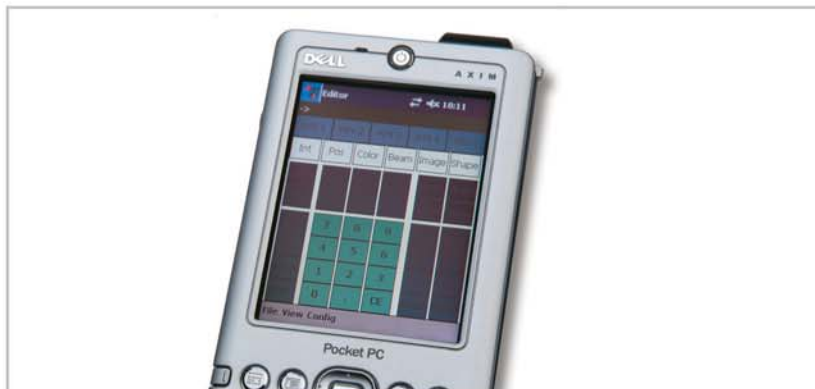

Dlite includes a broad range of compatible models, offering convenient and cost effective solutions for any venue and budget.

DLITE 96

DLITE 72

DLITE 48

DLITE COMPACT

DLITE PC

HIGHLIGHTS

- Adjustable graphic (320x240) LCD touch-screen
- XGA monitor display
- 4 control universes, 2048 attributes
- Internal flash disk for storage of shows and fixture profiles
- Internal battery for safe emergency shutdown
- Ethernet for DMX distribution and remote control
- I/F/C/B timing
- Effects ('Shapes') generation package
- Automatic color palettes
- 16 bit fixture parameters
- Wireless PDA remote control
- PC-Based fixture profile editor